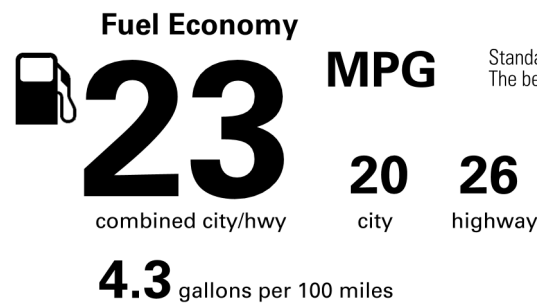

Not Original - Copy

Created on 2026-02-09 21:22:17 (UTC)

EPA DOT Fuel Economy and Environment

Gasoline Vehicle

You spend \$5,000
 more in fuel costs over 5 years compared to the average new vehicle.

Annual fuel COST