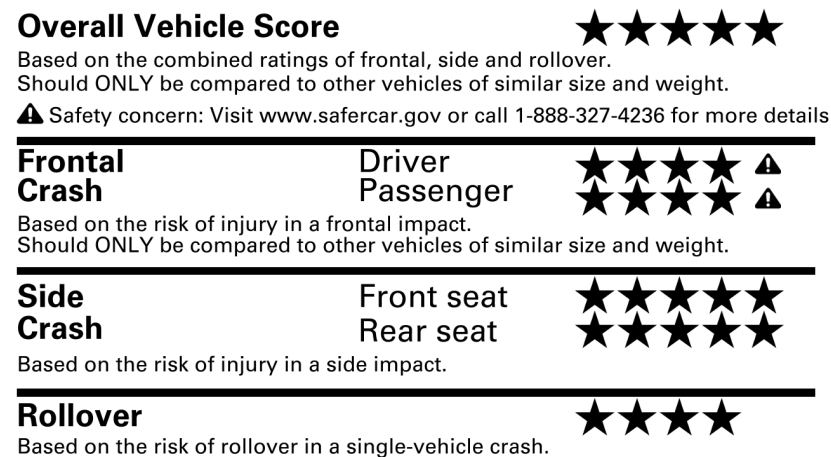

fueleconomy.gov
 Calculate personalized estimates and compare vehicles

MANUFACTURER'S SUGGESTED RETAIL PRICE† \$72,956.00

DELIVERY, PROCESSING AND HANDLING FEE 1,450.00

TOTAL **\$74,406.00**

GOVERNMENT 5-STAR SAFETY RATINGS

Star ratings range from 1 to 5 stars (★★★★★) with 5 being the highest.
 Source: National Highway Traffic Safety Administration (NHTSA)
 www.safercar.gov or 1-888-327-4236

†Manufacturer's suggested retail price excludes delivery processing and handling fees, license and title fees, applicable federal, state and local taxes, and dealer and distributor options and accessories.