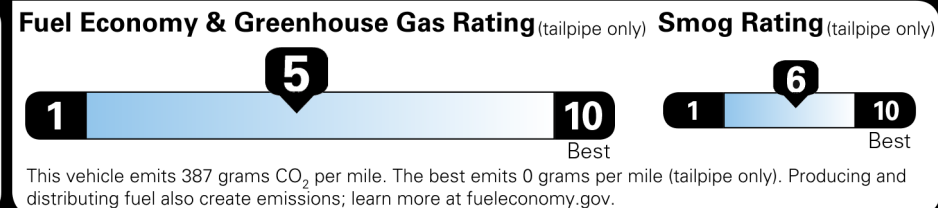

You spend $5,000
more in fuel costs over 5 years compared to the average new vehicle.

Annual fuel COST

$2,700

Actual results will vary for many reasons, including driving conditions and how you drive and maintain your vehicle. The average new vehicle gets 29 MPG and costs $8,500 to fuel over 5 years. Cost estimates are based on 15,000 miles per year at $4.15 per gallon. MPGe is miles per gasoline gallon equivalent. Vehicle emissions are a significant cause of climate change and smog.

fueleconomy.gov
Calculate personalized estimates and compare vehicles

MANUFACTURER'S SUGGESTED RETAIL PRICE† $72,956.00

DELIVERY, PROCESSING AND HANDLING FEE 1,450.00

TOTAL **$74,406.00**