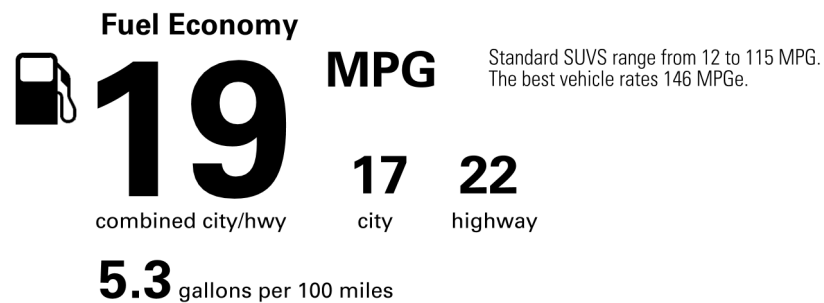

STANDARD EQUIPMENT UNLESS REPLACED BY INSTALLED OPTIONS

LX 600 Luxury 4WD

Mechanical & Performance

- * 3.4L V6 Twin Turbo Engine with 409 HP
- * 10-Speed Automatic Transmission
- * 8,000-lb Towing Capacity with Integrated Tow Hitch
- * Crawl Control with Turn Assist
- * Active Height Control
- * Multi-Terrain Select
- * Adaptive Variable Suspension

\$116,000.00

Not Original - Copy

EPA DOT Fuel Economy and Environment

Gasoline Vehicle

You spend \$8,000
 more in fuel costs over 5 years compared to the average new vehicle.

Annual fuel cost \$3,300

Actual results will vary for many reasons, including driving conditions and how you drive and maintain your vehicle. The average new vehicle gets 29 MPG and costs \$8,500 to fuel over 5 years. Cost estimates are based on 15,000 miles per year at \$4.15 per gallon. MPGe is miles per gasoline gallon equivalent. Vehicle emissions are a significant cause of climate change and smog.