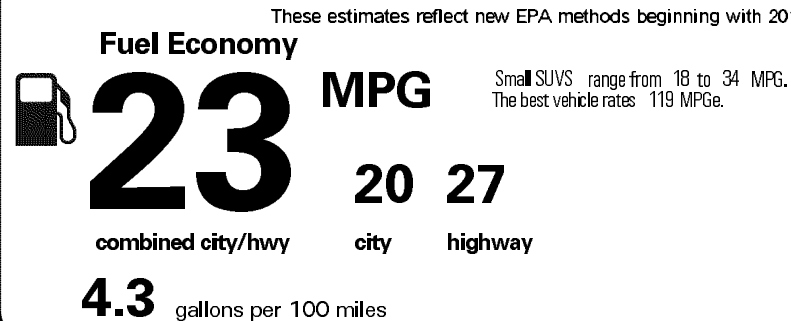

\$43,120.00

Not Original Copy

Created on 2017-06-23 07:45:18 (UTC)

EPA DOT Fuel Economy and Environment

Gasoline Vehicle

You spend \$1,000 more in fuel costs over 5 years compared to the average new vehicle.