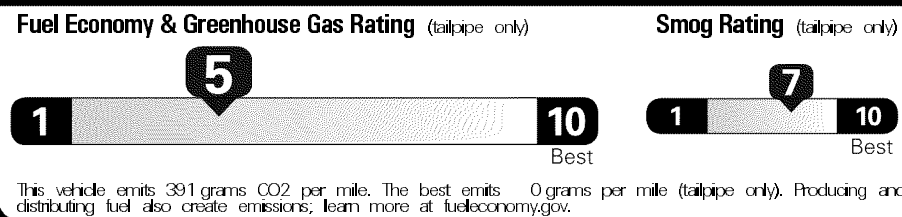

Actual results will vary for many reasons, including driving conditions and how you drive and maintain your vehicle. The average new vehicle gets 26 MPG and costs $7,000 to fuel over 5 years. Cost estimates are based on 15,000 miles per year at $2.45 per gallon. MPGe is miles per gasoline gallon equivalent. Vehicle emissions are a significant cause of climate change and smog.

fueleconomy.gov
Calculate personalized estimates and compare vehicles

SUB-TOTAL $52,204.00
DELIVERY, PROCESSING AND HANDLING FEE 995.00
TOTAL $53,199.00

GOVERNMENT 5-STAR SAFETY RATINGS

Overall Vehicle Score ★★★★★
Based on the combined ratings of frontal, side and rollover. Should ONLY be compared to other vehicles of similar size and weight.

Frontal Crash Driver Passenger ★★★★★
Based on the risk of injury in a frontal impact. Should ONLY be compared to other vehicles of similar size and weight.

Side Crash Front seat Rear seat ★★★★★
Based on the risk of injury in a side impact.

Rollover ★★★★★
Based on the risk of rollover in a single-vehicle crash.

APPLICABLE FEDERAL TAXES NOT INCLUDED

Manufacturer's suggested retail price includes manufacturer's recommended pre-delivery service.

License and title fees, state, local and applicable federal taxes, and dealer installed options and accessories are not included in the manufacturer's suggested retail price.

LEXUS NEW VEHICLE LIMITED WARRANTY
Limited warranty coverage highlights include
^ 4YR / 50000 mile basic coverage
^ 6YR / 70000 mile powertrain coverage
^ 6YR / Unlimited mile corrosion perforation warranty

See your Warranty and Services Guide for details.

LEXUS IS PLEASED TO OFFER THE FOLLOWING OWNER SUPPORT PACKAGE WITH EACH NEW LEXUS
^ 24 hour, 365 day/yr. roadside assistance plan
^ Complimentary 1st and 2nd scheduled maintenance services
^ Lodging for emergency breakdown 100 miles from home

An extended service contract may be available for this vehicle. Ask dealer for details

173AC1 725 B4 983445 L329

Star ratings range from 1 to 5 stars (★★★★★) with 5 being the highest.
Source: National Highway Traffic Safety Administration (NHTSA)
www.safercar.gov or 1-888-327-4236