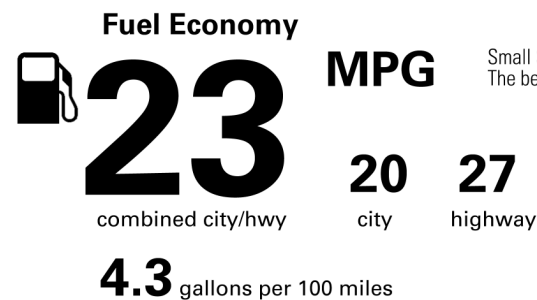

\$45,320.00

Not Original Copy

Created on 2021-09-07 16:23:47 (UTC)

EPA DOT Fuel Economy and Environment

Gasoline Vehicle

You spend \$1,250 more in fuel costs over 5 years compared to the average new vehicle.

Annual fuel cost \$1,550

Actual results will vary for many reasons, including driving conditions and how you drive and maintain your vehicle. The average new vehicle gets 27 MPG and costs \$6,500 to fuel over 5 years. Cost estimates are based on 15,000 miles per year at \$2.35 per gallon. MPGe is miles per gasoline gallon equivalent. Vehicle emissions are a significant cause of climate change and smog.