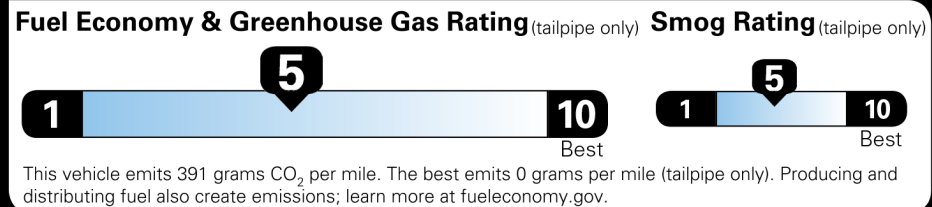

You spend $1,250 more in fuel costs over 5 years compared to the average new vehicle.

Annual fuel cost $1,550