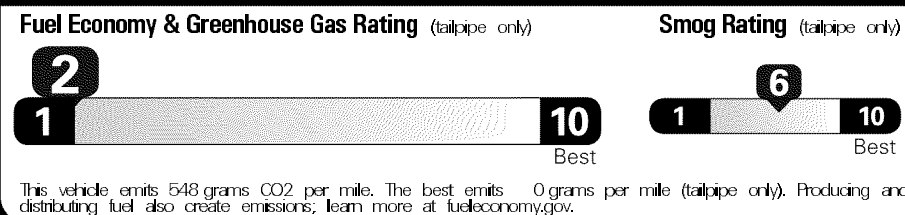

You spend $ 6,000
more in fuel costs over 5 years compared to the average new vehicle.

Annual fuel cost $ 2,600