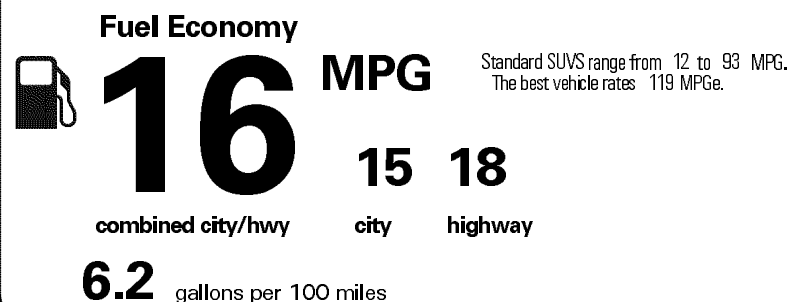

MANUFACTURER'S SUGGESTED RETAIL PRICE

- ** Blind Spot Monitor with Rear Cross-Traffic Alert power retracting/auto-dimming outer mirrors 800.00
- ** Headlamp washers 100.00
- ** Premium Package: 4,445.00
 18" split-six spoke alloy wheels, LED foglamps, rain-sensing wipers, windshield deicer, Intuitive Parking Assist, Navigation Package, Leather-trimmed seats, Mahogany wood trim, heated/ventilated front seats, heated outboard 2nd row seats, 3-zone automatic climate control
- ** Mahogany wood & leather-trimmed steering wheel and shift knob 310.00
- ** Cargo Mat / Cargo Net / Wheel Locks / Key Gloves 260.00
- ** Exhaust Tip 129.00
- ** Tow Hitch with Ball Mount 654.00

\$51,680.00

Not Original - Copy

Created on 2017-01-31 08:57:04 (UTC)

EPA DOT Fuel Economy and Environment

Gasoline Vehicle

You spend \$ 6,000
 more in fuel costs over 5 years compared to the average new vehicle.