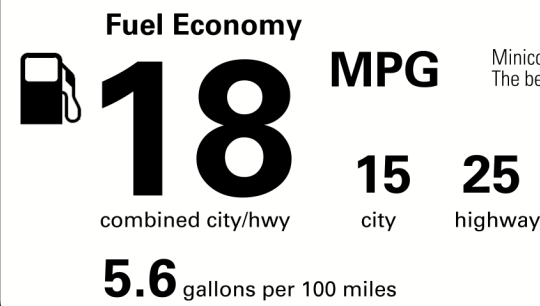

Not Original - Copy

Created on 2021-02-22 21:30:58 (UTC)

EPA DOT Fuel Economy and Environment

Gasoline Vehicle

You spend \$6,000 more in fuel costs over 5 years compared to the average new vehicle.

Annual fuel cost \$2,700

Actual results will vary for many reasons, including driving conditions and how you drive and maintain your vehicle. The average new vehicle gets 27 MPG and costs \$7,500 to fuel over 5 years. Cost estimates are based on 15,000 miles per year at \$3.25 per gallon. MPGe is miles per gasoline gallon equivalent. Vehicle emissions are a significant cause of climate change and smog.