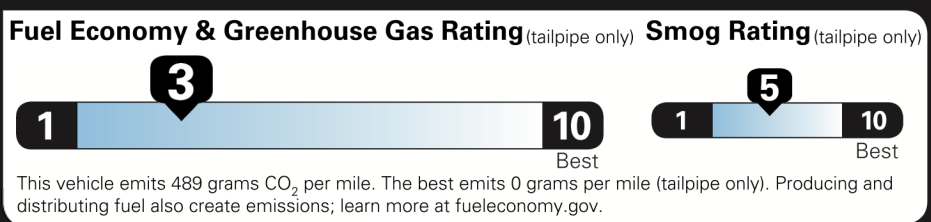

Not Original - Copy

Created on 2021-02-22 21:30:58 (UTC)

EPA DOT Fuel Economy and Environment

Gasoline Vehicle

You spend \$6,000 more in fuel costs over 5 years compared to the average new vehicle.

Annual fuel cost \$2,700

Actual results will vary for many reasons, including driving conditions and how you drive and maintain your vehicle. The average new vehicle gets 27 MPG and costs \$7,500 to fuel over 5 years. Cost estimates are based on 15,000 miles per year at \$3.25 per gallon. MPGe is miles per gasoline gallon equivalent. Vehicle emissions are a significant cause of climate change and smog.