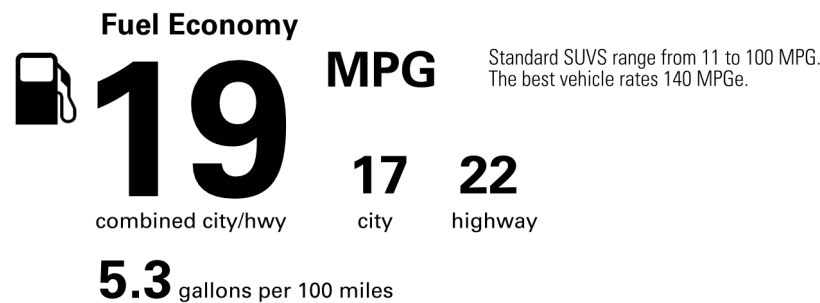

STANDARD EQUIPMENT UNLESS REPLACED BY INSTALLED OPTIONS

LX 600 Luxury 4WD

Mechanical & Performance

- * 3.4L V6 Twin Turbo Engine with 409 HP
- * 10-Speed Automatic Transmission
- * 8,000-lb Towing Capacity with Integrated Tow Hitch
- * Crawl Control with Turn Assist
- * Active Height Control
- * Multi-Terrain Select
- * Adaptive Variable Suspension

\$115,000.00

Not Original - Copy

EPA DOT Fuel Economy and Environment

Gasoline Vehicle

You spend \$7,250
 more in fuel costs over 5 years compared to the average new vehicle.

Annual fuel cost \$3,350

Actual results will vary for many reasons, including driving conditions and how you drive and maintain your vehicle. The average new vehicle gets 28 MPG and costs \$9,500 to fuel over 5 years. Cost estimates are based on 15,000 miles per year at \$4.25 per gallon. MPGe is miles per gasoline gallon equivalent. Vehicle emissions are a significant cause of climate change and smog.