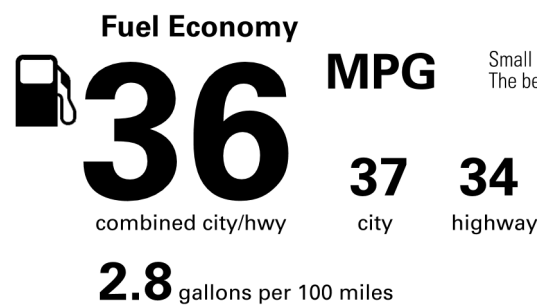

Not Origin - Copy

Created on 2026-04-22 10:34:41 (UTC)

EPA DOT Fuel Economy and Environment

Gasoline Vehicle

You spend \$250

more in fuel costs over 5 years compared to the average new vehicle.

Annual fuel COST