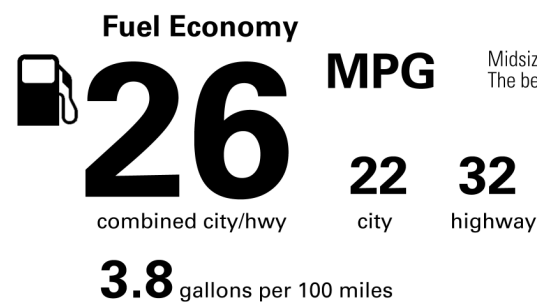

Not Original - Copy

Created on 2022-04-04 10:22:58 (UTC)

EPA DOT Fuel Economy and Environment

Gasoline Vehicle

Midsized Cars range from 15 to 132 MPG. The best vehicle rates 142 MPGe.

You spend \$250 more in fuel costs over 5 years compared to the average new vehicle.

Annual fuel cost \$1,350

Actual results will vary for many reasons, including driving conditions and how you drive and maintain your vehicle. The average new vehicle gets 27 MPG and costs \$6,500 to fuel over 5 years. Cost estimates are based on 15,000 miles per year at \$2.35 per gallon. MPGe is miles per gasoline gallon equivalent. Vehicle emissions are a significant cause of climate change and smog.