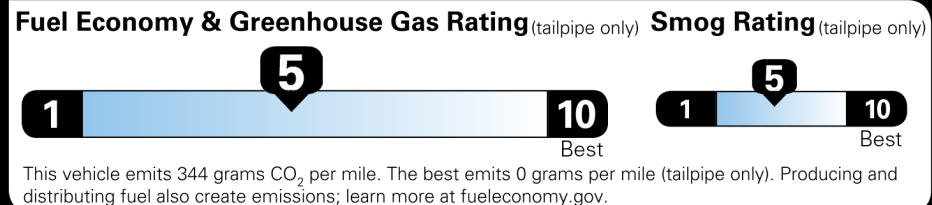

Actual results will vary for many reasons, including driving conditions and how you drive and maintain your vehicle. The average new vehicle gets 27 MPG and costs $6,500 to fuel over 5 years. Cost estimates are based on 15,000 miles per year at $2.35 per gallon. MPGe is miles per gasoline gallon equivalent. Vehicle emissions are a significant cause of climate change and smog.

fueleconomy.gov

Calculate personalized estimates and compare vehicles

GOVERNMENT 5-STAR SAFETY RATINGS

Overall Vehicle Score ★★★★★

Based on the combined ratings of frontal, side and rollover. Should ONLY be compared to other vehicles of similar size and weight.

Frontal Crash Driver Passenger ★★★★★

Based on the risk of injury in a frontal impact. Should ONLY be compared to other vehicles of similar size and weight.

Side Crash Front seat Rear seat ★★★★★

Based on the risk of injury in a side impact.

Rollover ★★★★★

Based on the risk of rollover in a single-vehicle crash.

Star ratings range from 1 to 5 stars (★★★★★) with 5 being the highest.

Source: National Highway Traffic Safety Administration (NHTSA)

www.safercar.gov or 1-888-327-4236

SUB-TOTAL $45,495.00

DELIVERY, PROCESSING AND HANDLING FEE 1,075.00

TOTAL **$46,570.00**

APPLICABLE FEDERAL TAXES NOT INCLUDED

Manufacturer's suggested retail price includes manufacturer's recommended pre-delivery service.

License and title fees, state, local and applicable federal taxes, and dealer installed options and accessories are not included in the manufacturer's suggested retail price.

LEXUS NEW VEHICLE LIMITED WARRANTY

- 4YR / 50000 mile basic coverage
- 6YR / 70000 mile powertrain coverage
- 6YR / Unlimited mile corrosion perforation warranty

See your Warranty and Services Guide for details.

LEXUS IS PLEASED TO OFFER THE FOLLOWING OWNER SUPPORT PACKAGE WITH EACH NEW LEXUS

- 24 hour, 365 day/yr. roadside assistance plan
- Complimentary 1st and 2nd scheduled maintenance services
- Lodging for emergency breakdown 100 miles from home

An extended service contract may be available for this vehicle. Ask dealer for details.

LML1E2N1S0F0W0

712 L002