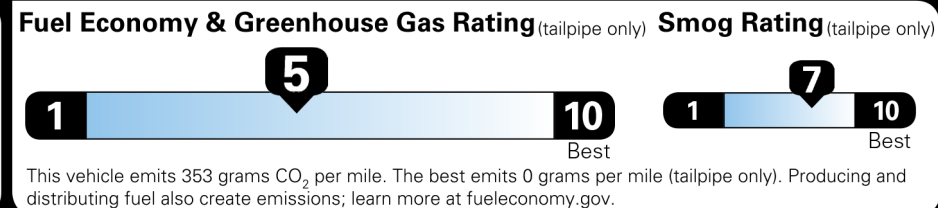

EPA DOT Fuel Economy and Environment

Gasoline Vehicle

Fuel Economy
25 MPG
combined city/hwy
4.0 gallons per 100 miles

Small SUVs range from 14 to 123 MPG. The best vehicle rates 140 MPGe.

You spend $3,250
more in fuel costs over 5 years compared to the average new vehicle.

Annual fuel cost $2,600